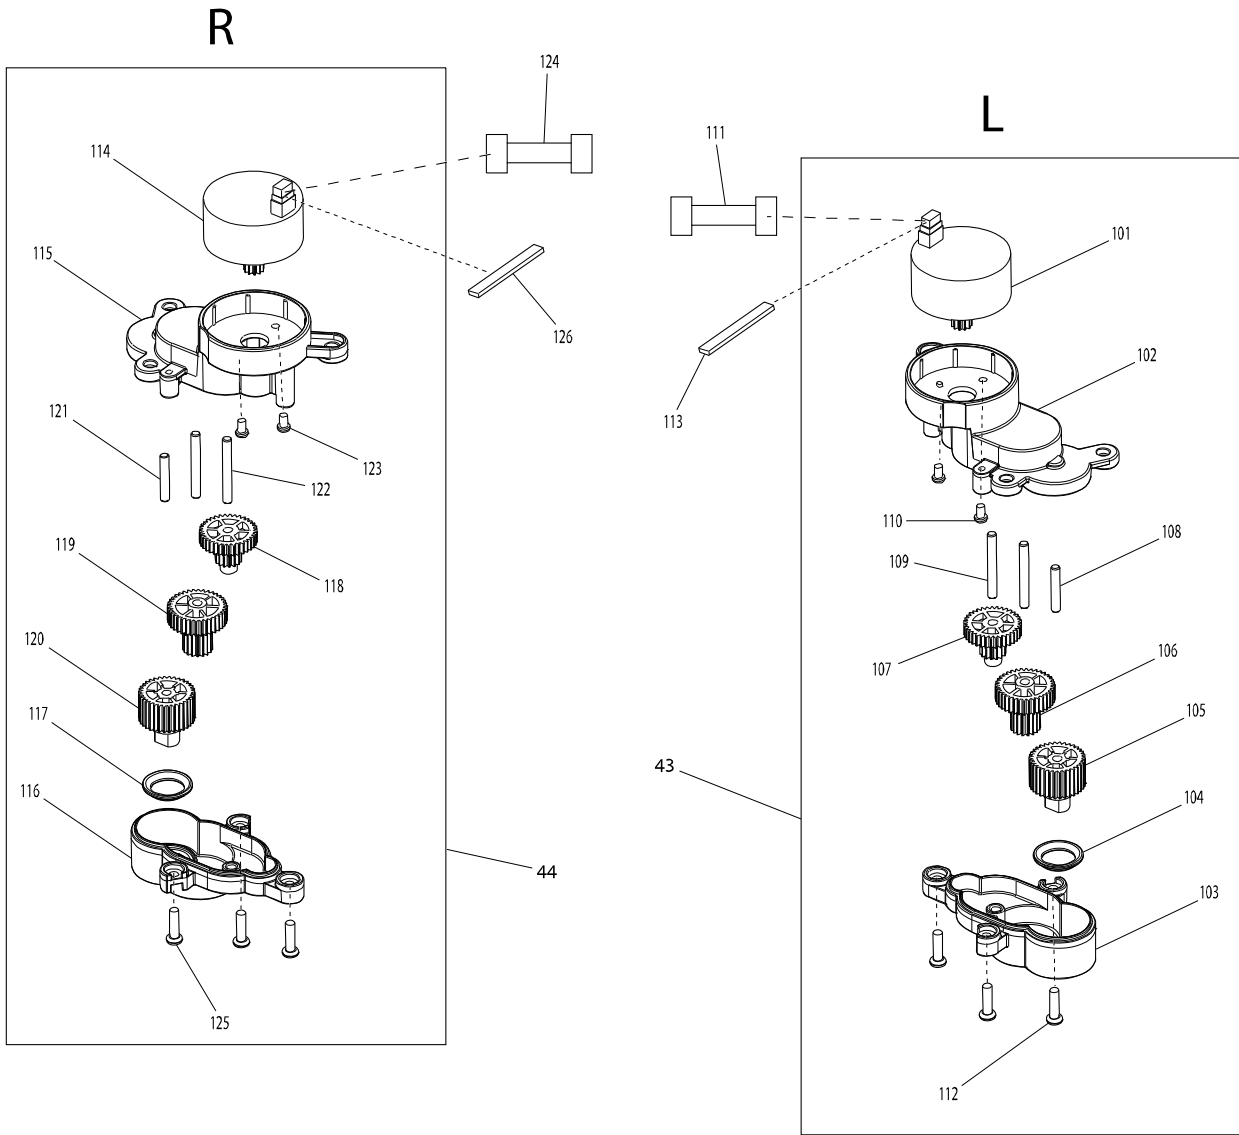

Modelo DRC200 ROBOTIC CLEANER