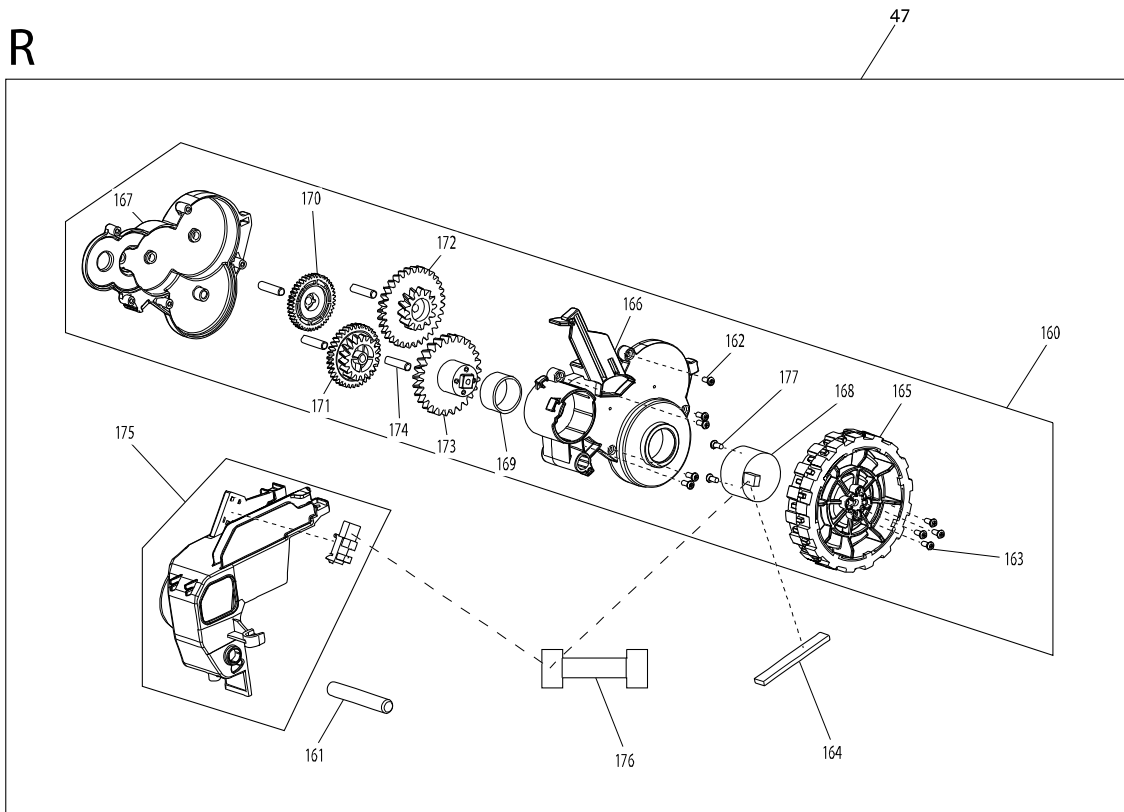

Modelo DRC200 ROBOTIC CLEANER

R