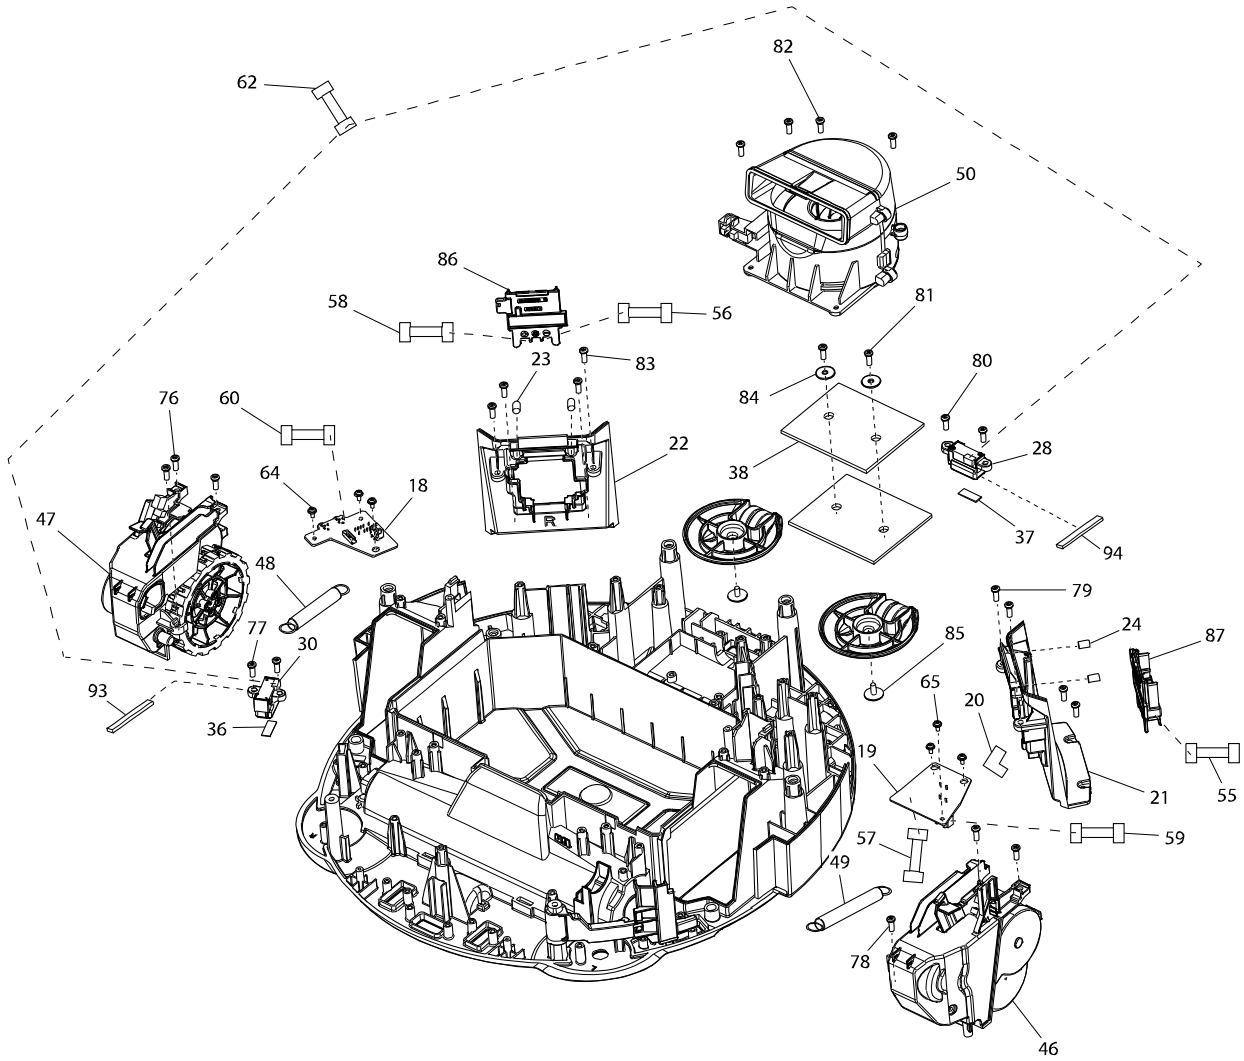

Modelo DRC200 ROBOTIC CLEANER