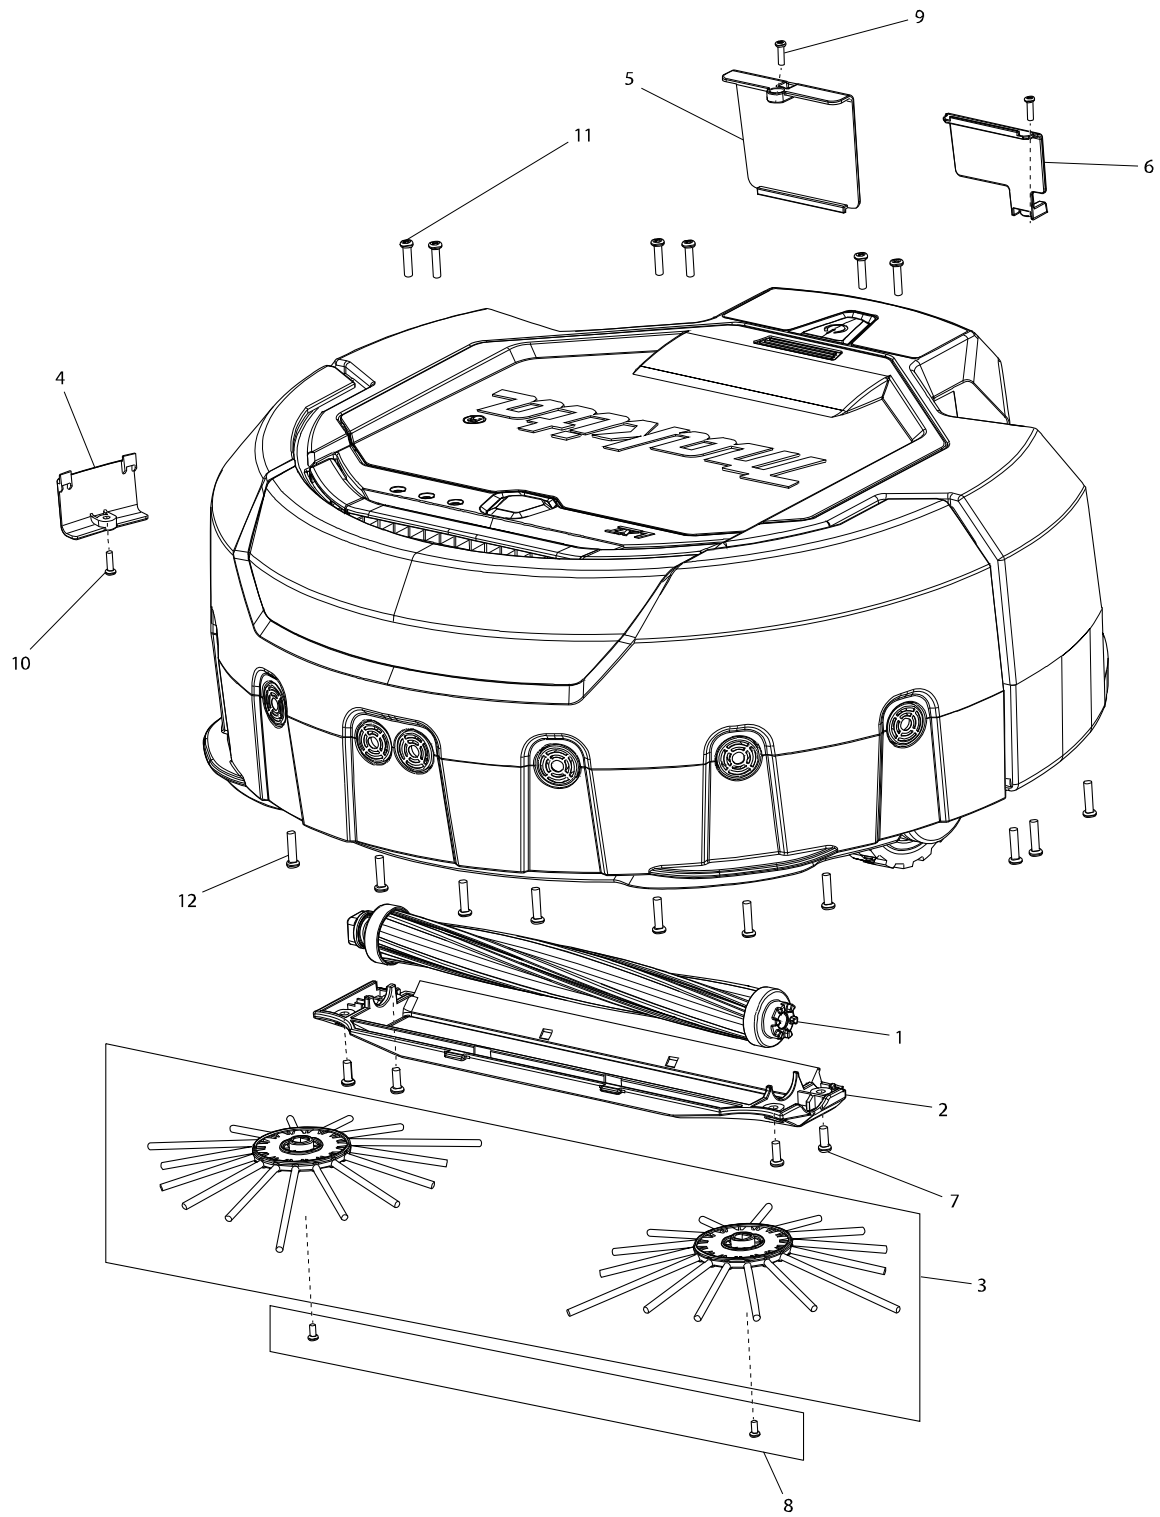

Modelo DRC200 ROBOTIC CLEANER