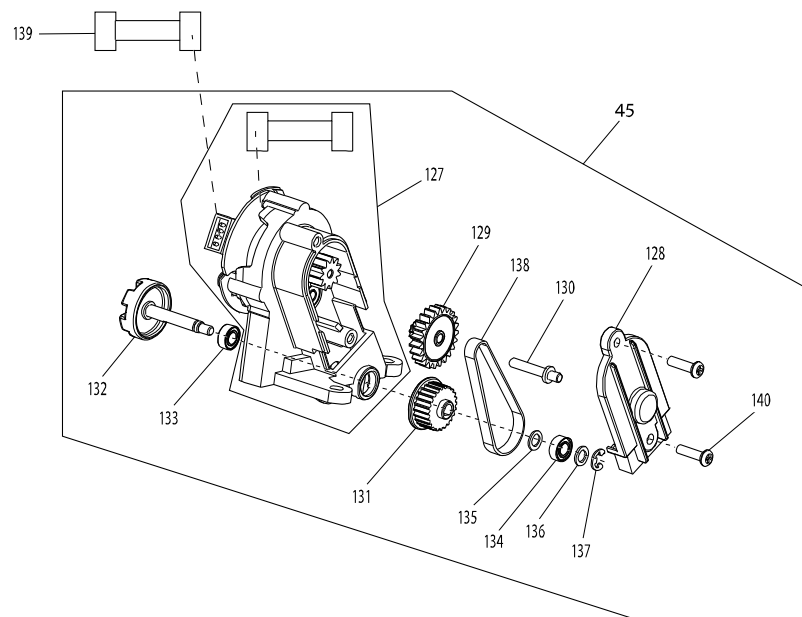

Modelo DRC200 ROBOTIC CLEANER