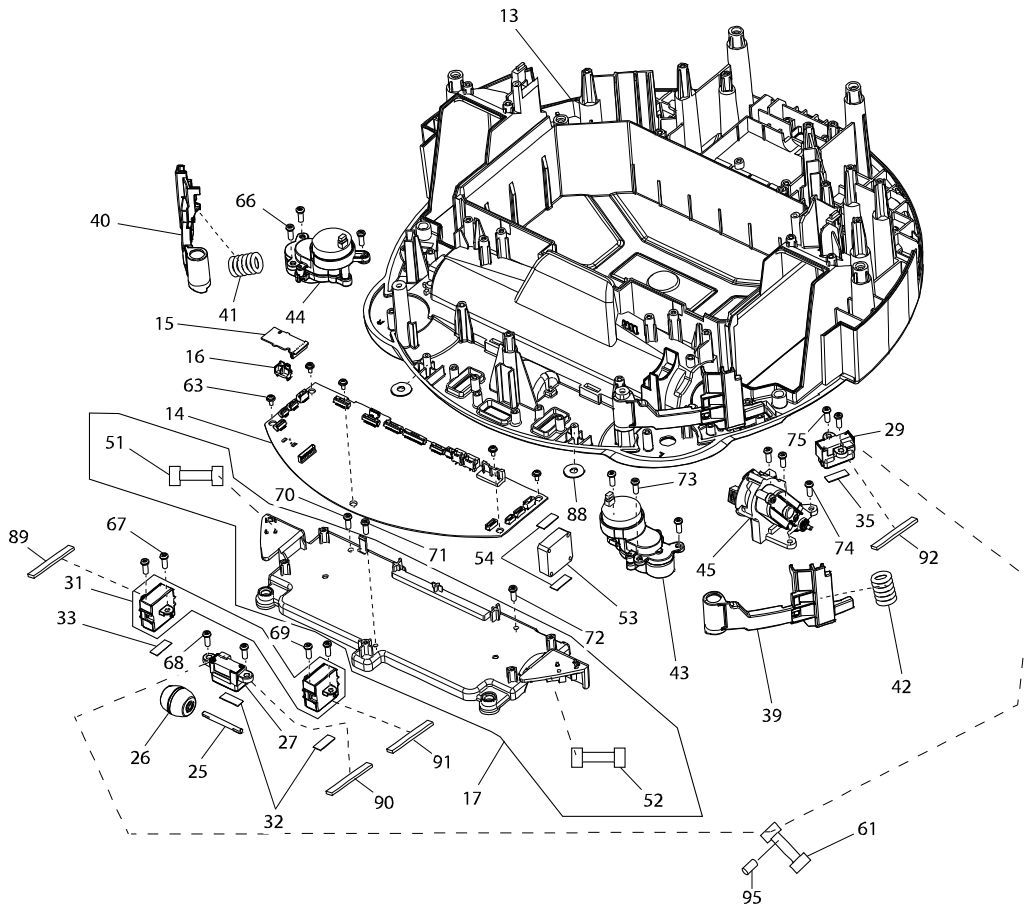

Modelo DRC200 ROBOTIC CLEANER