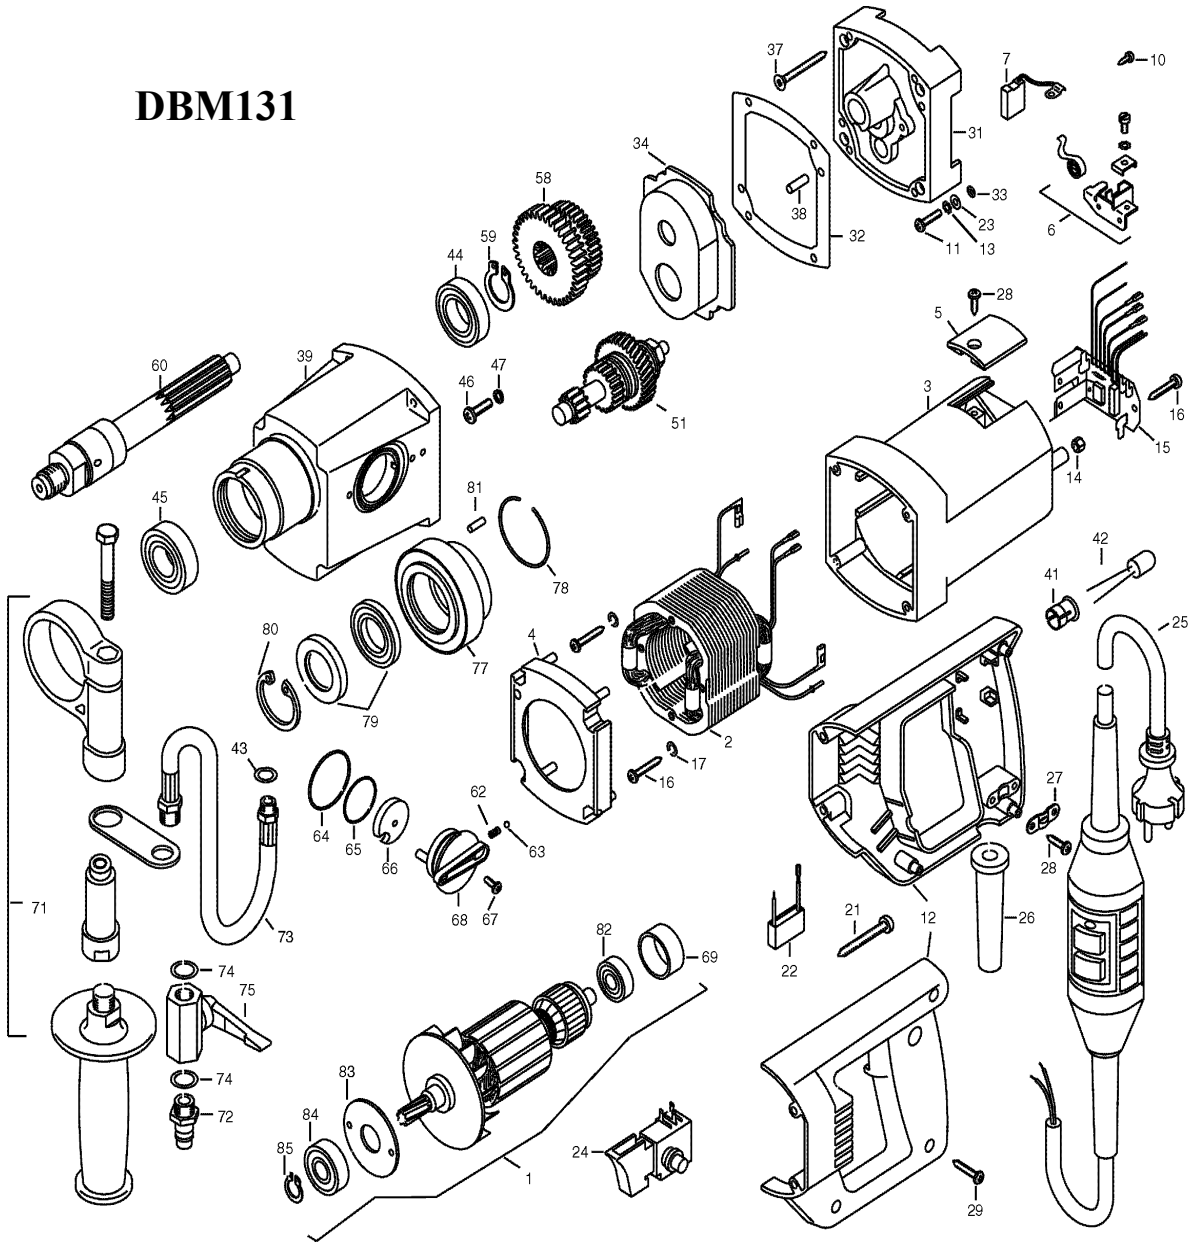

DBM131

Line no	Item No.	Description
1	EE 73428100	ARMATURE ASS'Y
2	EE 73428150	FIELD ASS'Y
3	EE 80900159	MOTOR HOUSING
4	EE 73320140	BAFFLE PLATE
5	EE 73320215	BRUSH HOLDER COVER
6	EE 80201199	BRUSH HOLDER CPL.
7	EE 80700019	BRUSH
10	EE 80201252	PAN HEAD SCREW 2,9x13
11	EE 80201131	OVAL HEAD SCREW M4x17
12	EE 73421261	HANDLE COVER CPL.
13	EE 80200752	SELF LOCK 4,3
14	EE 80201295	PLASTIC NUT
15	EE 73428280	CONTROLLER
16	EE 80201273	PAN HEAD SCREW 4,2x25
17	EE 80201362	STOP RING S6
21	EE 80201267	PAN HEAD SCREW 4,8x45
22	EE 73320305	CONDENSER
23	EE 80201371	WASHER 4,3
24	EE 80600116	SWITCH
25	EE 7311T262	PRCD-SWITCH CPL.
26	EE 71323255	CORD GUARD
27	EE 71540330	STRAIN RELIEF
28	EE 80201270	PAN HEAD SCREW 4,2x13
29	EE 80201272	PAN HEAD SCREW 4,2x22
31	EE 7332S610	CRANK HOUSING COVER
32	EE 73320620	GASKET
33	EE 83000019	RING 3,68x1,78
34	EE 73320625	GREASE COVER
37	EE 80201275	COUNTERSUNK HEAD SCREW 4,5x50
38	EE 80200580	PIN 5x16
39	EE 73429400	GEAR HOUSING COMPLETE
41	EE 80601153	HOLDER
42	EE 80601154	LED
43	EE 83000106	GASKET RING 1/8"
44	211306-3	BALL BEARING 6204LLB/VV
45	211301-3	BALL BEARING 6004LLB
46	EE 80201204	OVAL HEAD SCREW M5x20
47	EE 80201302	SPRING WASHER 5
51	EE 73421493	TORQUE LIM.CPL.
58	EE 73421440	GEAR
59	EE 80201319	RETAINING RING 19
60	EE 73427420	SPINDLE
62	EE 80200698	COMPRESSION SPRING
63	EE 80410080	STEEL BALL 3.5

Line no	Item No.	Description
64	EE 83000022	RING 36x1,5
65	EE 83000017	RING 28x1
66	EE 73320542	COVER PLATE
67	EE 80201149	SCREW M3x12
68	EE 73320541	KNOB
69	EE 73320315	SUPPORTING WASHER
71	EE 7DE33695	GRIP COMPLETE
72	EE 83000111	NOZZLE GARDENA 920
73	EE 83000109	TUBE
74	EE 83000107	GASKET RING 1/4"
75	EE 83000100	LEVER CPL.
77	EE 73427405	ELEMENT
78	EE 80200745	RING SPRING
79	EE 83000070	SEAL 30x40x5
80	EE 80201339	RETAINING RING 40
81	EE 80200580	PIN 5x16
82	211201-7	BALL BEARING 6002LLB
83	EE 73320310	BEARING COVER
84	211106-1	BALL BEARING 6201LLB
85	EE 80201320	CIRCLIP