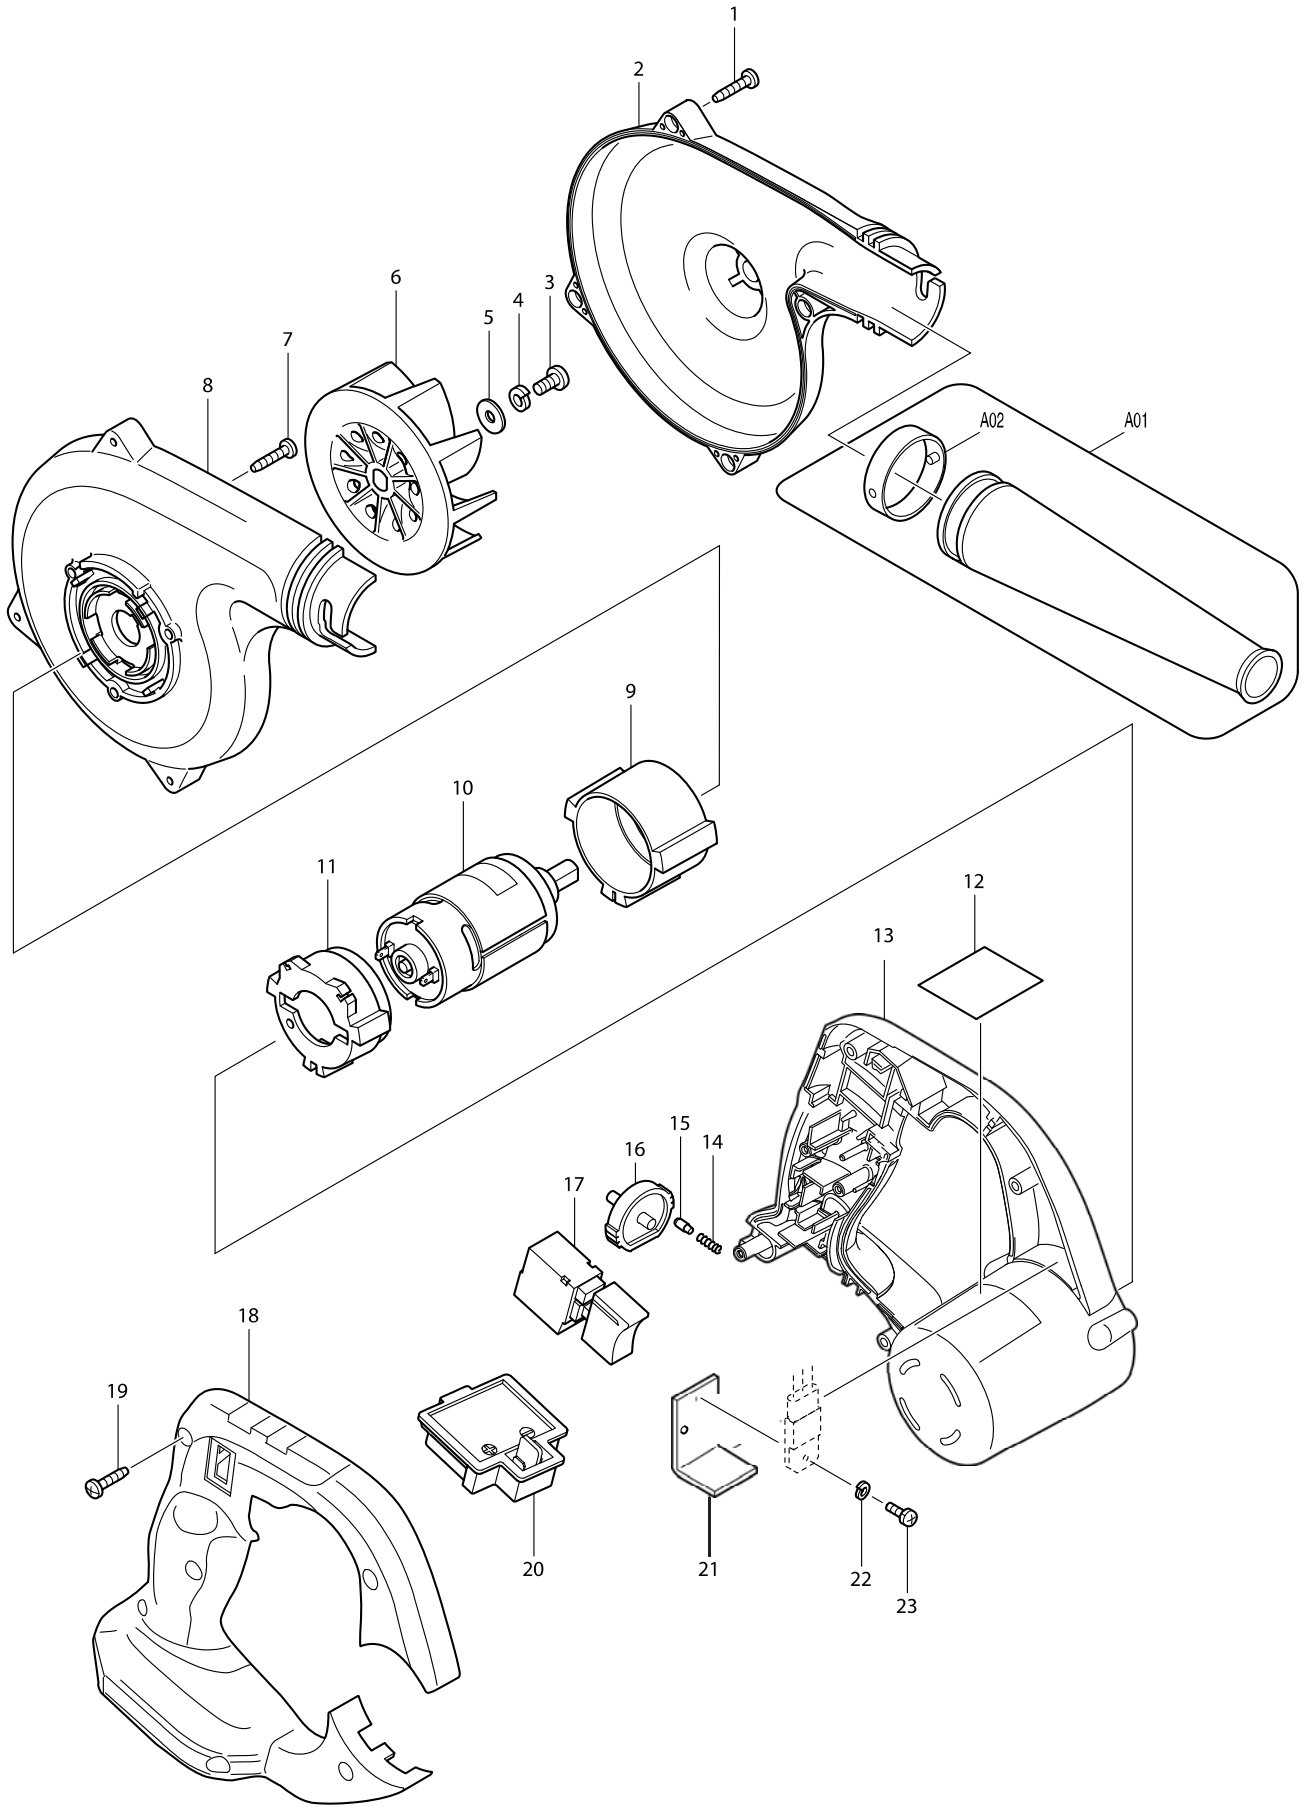

Modelo DUB182 CORDLESS BLOWER

Modelo DUB182 CORDLESS BLOWER

Artículo	Código	Descripción	Interc	Cantida	N/O	Opción 1	Opción 2	Notas
001	KW00000210	TAPPING SCREW 4X18		4				
002	TP00000112	FAN HOUSING SET(AS-890FHL-MK-R		1				
D10		INC. 8						
003	KW00000220	PAN HEAD SCREW M5X8		1				
004	KW00000160	SPRING WASHER M5		1				
005	KW00000170	FLAT WASHER 5		1				
006	KW00000100	FAN AP-10302		1				
007	KW00000210	TAPPING SCREW 4X18		3				
008	TP00000112	FAN HOUSING SET(AS-890FHL-MK-R		1				
D10		INC. 2						
009	KW00000150	MOTOR RUBBER RING A		1				
010	TP00000113	MOTOR SET (AS-890-MS18-R)		1				
011	TP00000083	MOTOR RUBBER RING B		1				
013	TP00000087	MOTOR HOUSING		1	*			
013-1	TP00000166	MOTOR HOUSING	S	1	*			
013-2	TP00000176	MOTOR HOUSING SET	<	1	*			
D10		INC. 18			*			
013-3	TP00000211	MOTOR HOUSING SET	S	1				
D10		INC. 18						
014	TP00000084	SPRING		1				
015	TP00000085	PIN		1				
016	TP00000086	DIAL		1	*			
016-1	TP00000212	DIAL	S	1				
017	KW00000230	SWITCH		1	*			
017-1	TP00000165	SWITCH	S	1	*			
017-2	TP00000170	SWITCH	<	1	*			
017-3	TP00000174	SWITCH	<	1	*			
017-4	TP00000204	SWITCH AS-890SW05-MK-R	<	1	*			
017-5	TP00000209	SWITCH AS-890SW05A-MK-R	S	1				
018	TP00000115	HANDLE COVER 18.0V		1	*			
018-1	TP00000168	HANDLE COVER	S	1	*			
018-2	TP00000176	MOTOR HOUSING SET	<	1	*			
D10		INC. 13			*			
018-3	TP00000211	MOTOR HOUSING SET	S	1				
D10		INC. 13						
019	KW00000210	TAPPING SCREW 4X18		6				
020	GM00001055	BATTERY HOLDER (C2010185006)		1	*			
020-1	GM00001116	SUJECCION BATERIA BML186	O	1				
021	KW00000200	HEAT SINK AM-10313		1	*			
022	KW00000270	SPRING WASHER M3		1	*			
023	TP00000081	SCREW M3X6		1	*			
A01	132025-7	TOBERA 220MM PARA UB1101		1				
C10	414145-2	RACORD PARA 4014N		1				