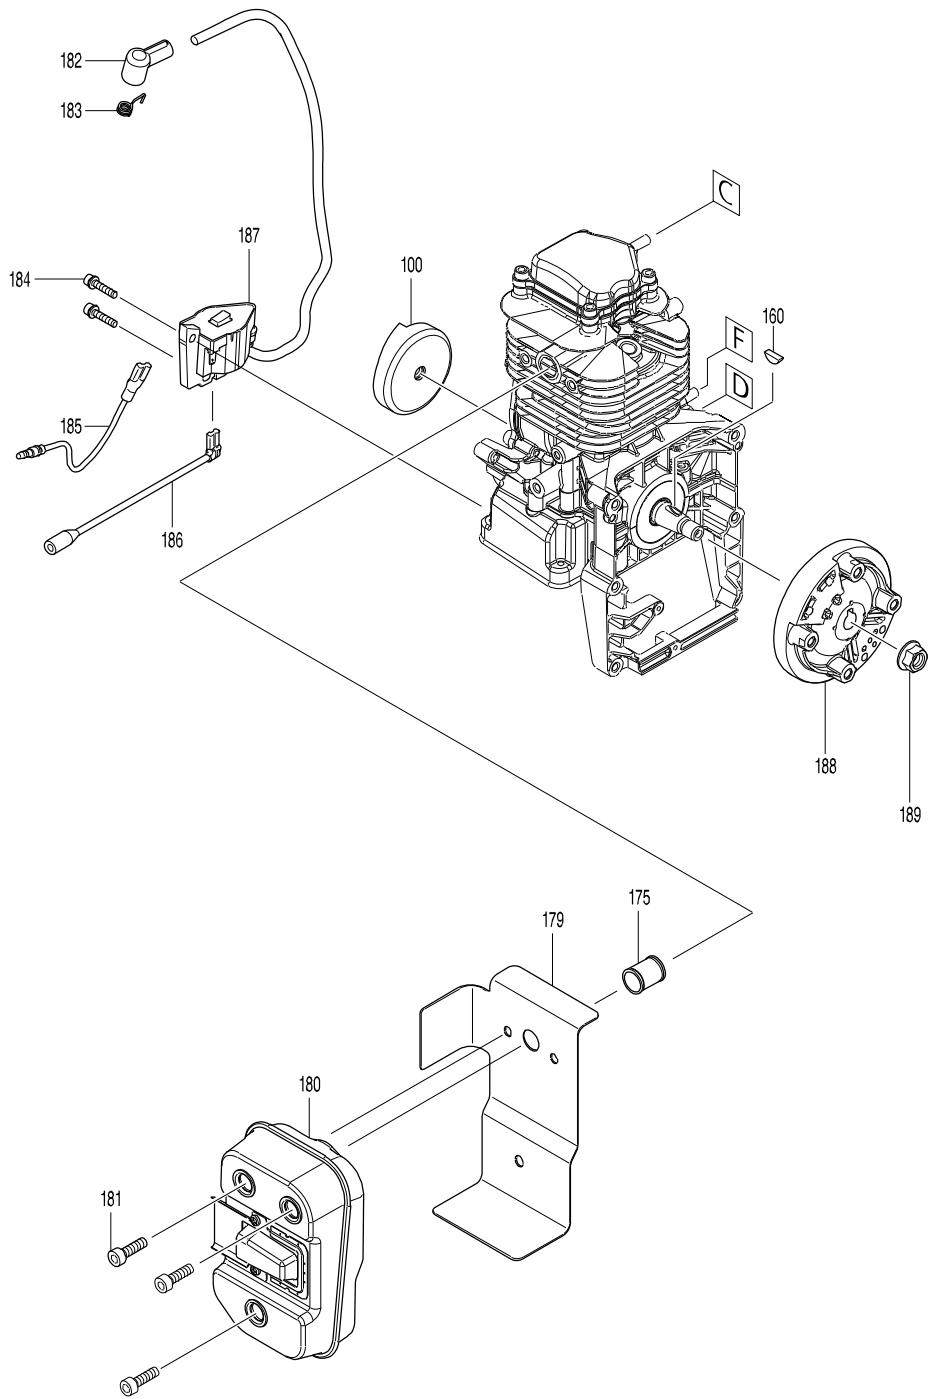

Modelo EB5300TH PETROL BLOWER