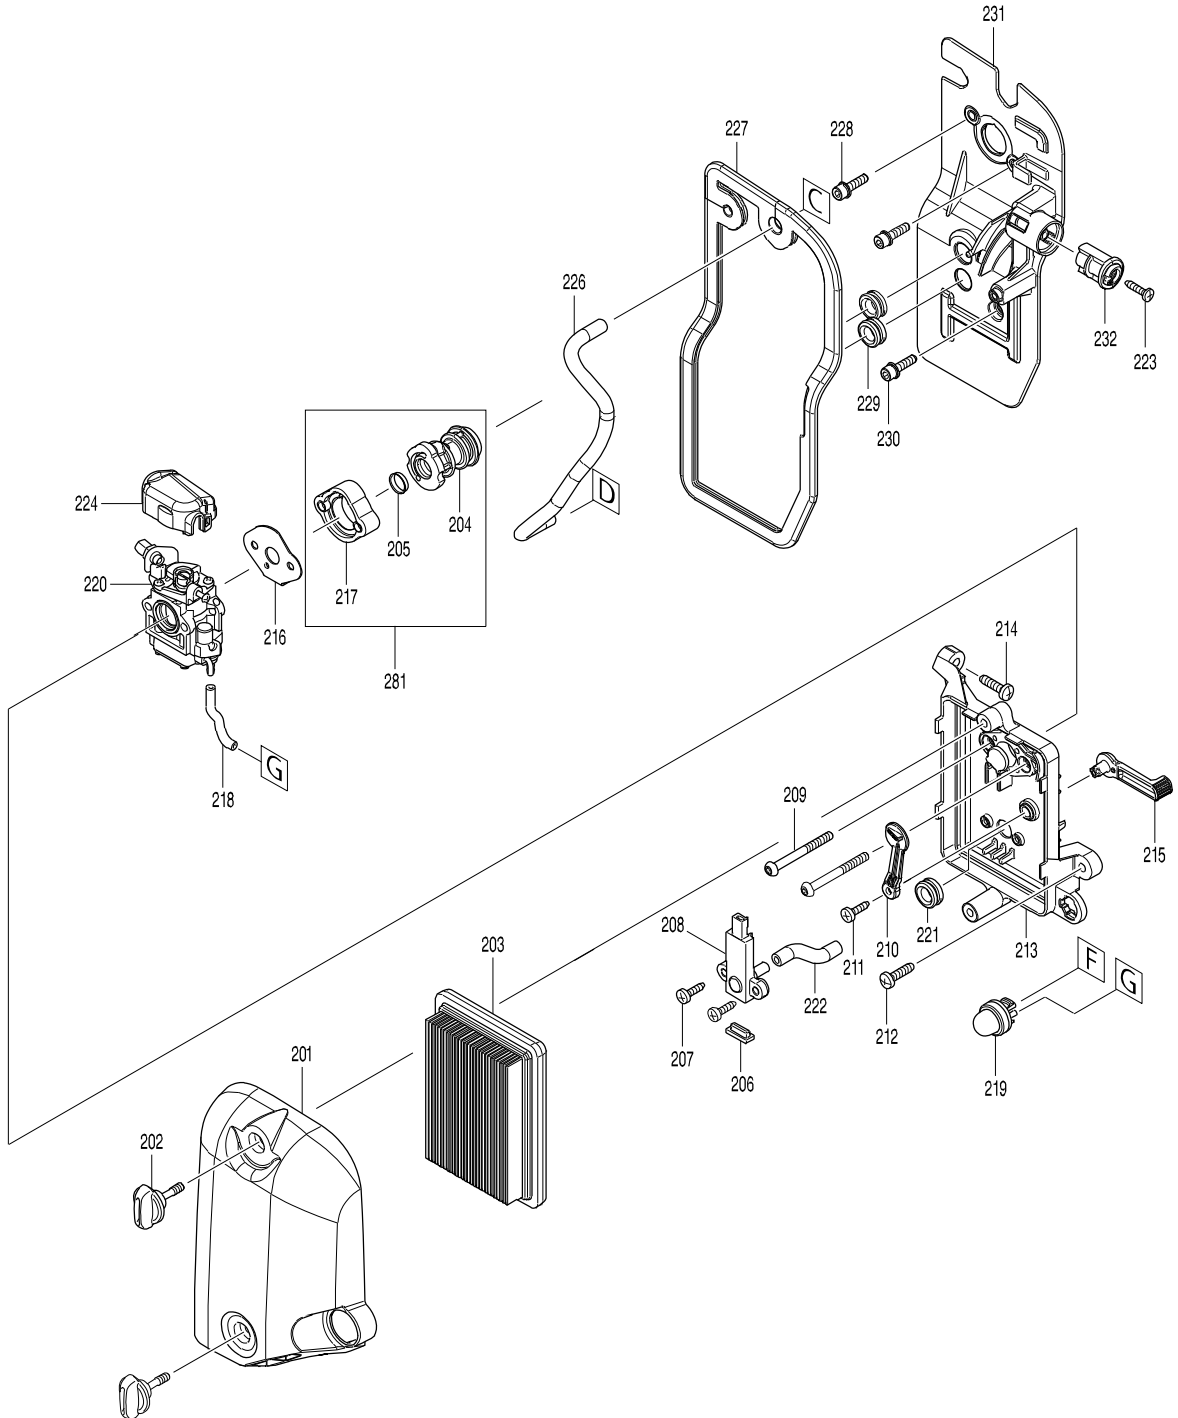

Modelo EB5300TH PETROL BLOWER