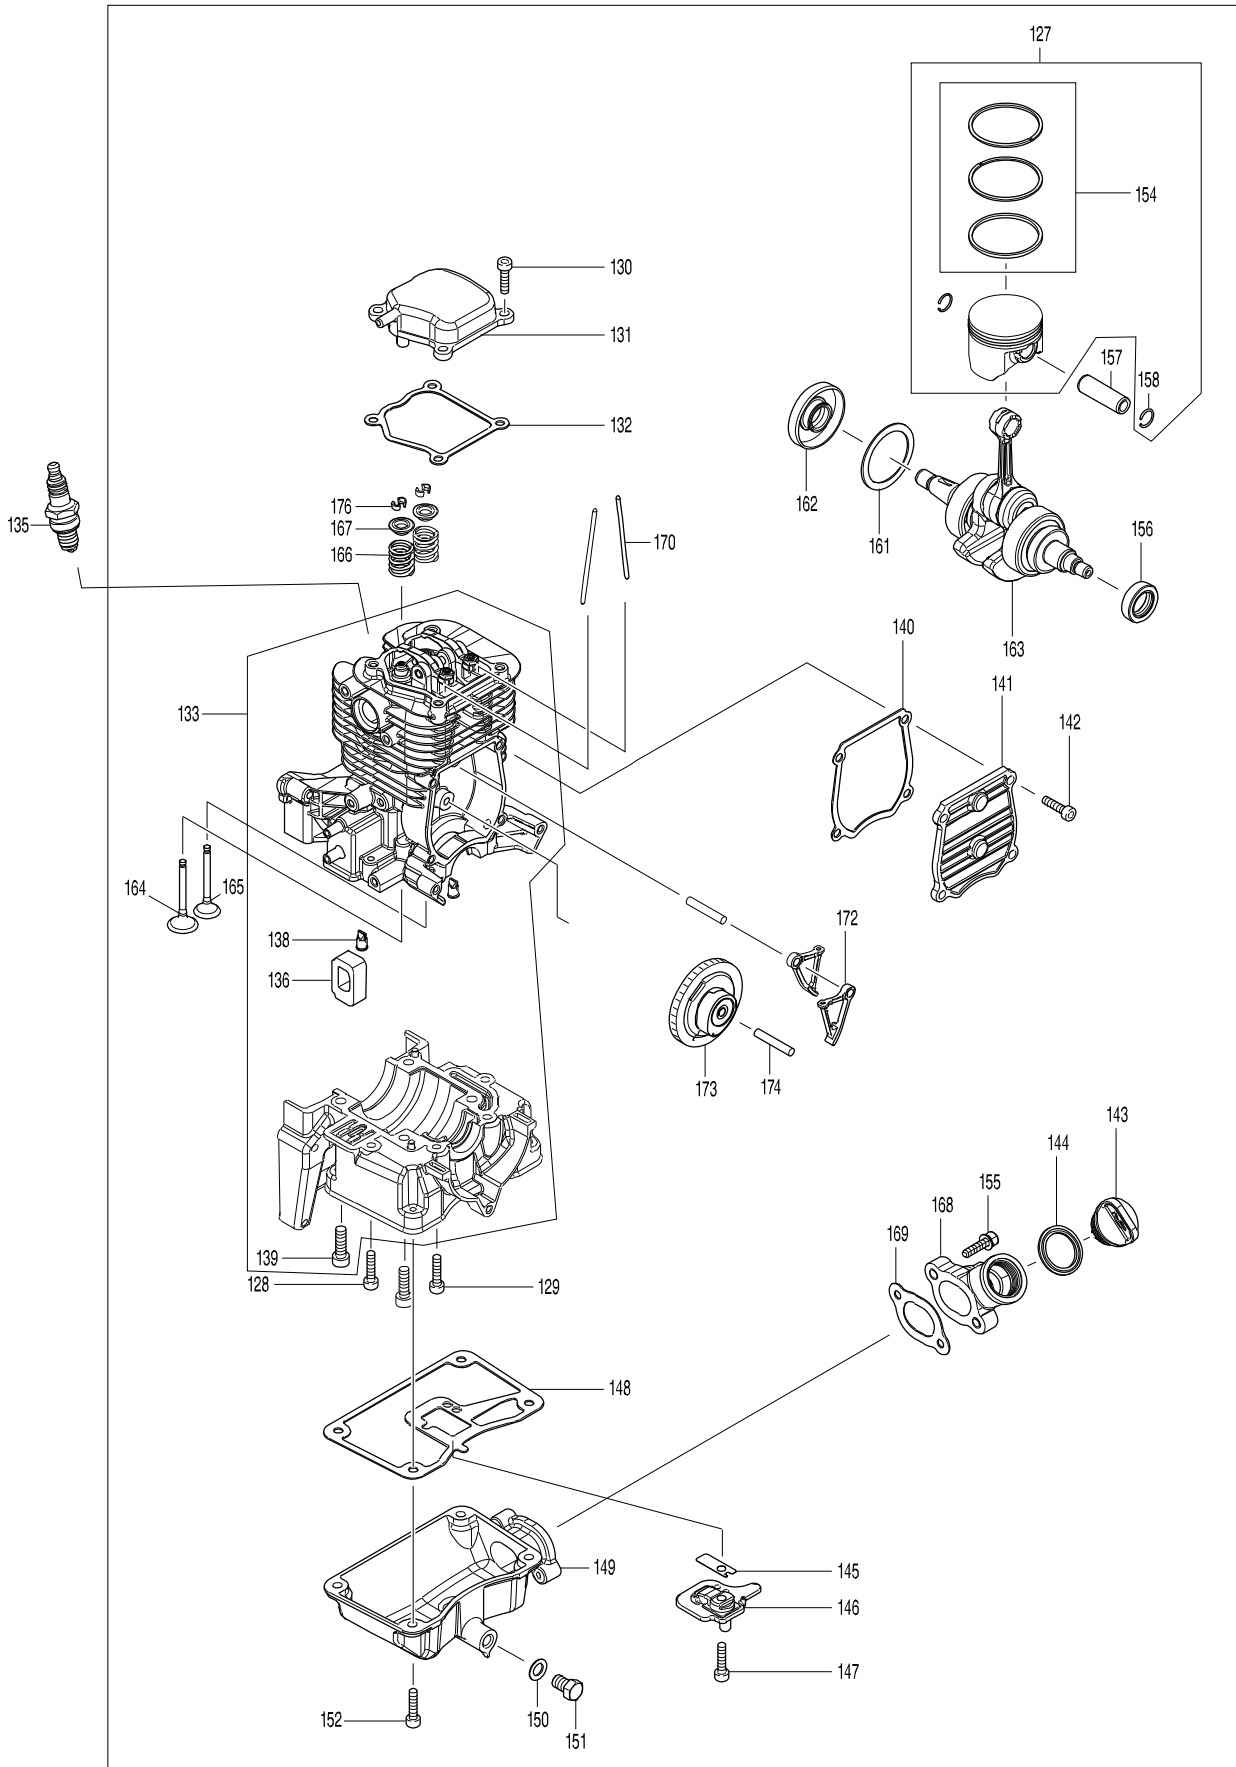

Modelo EB5300TH PETROL BLOWER