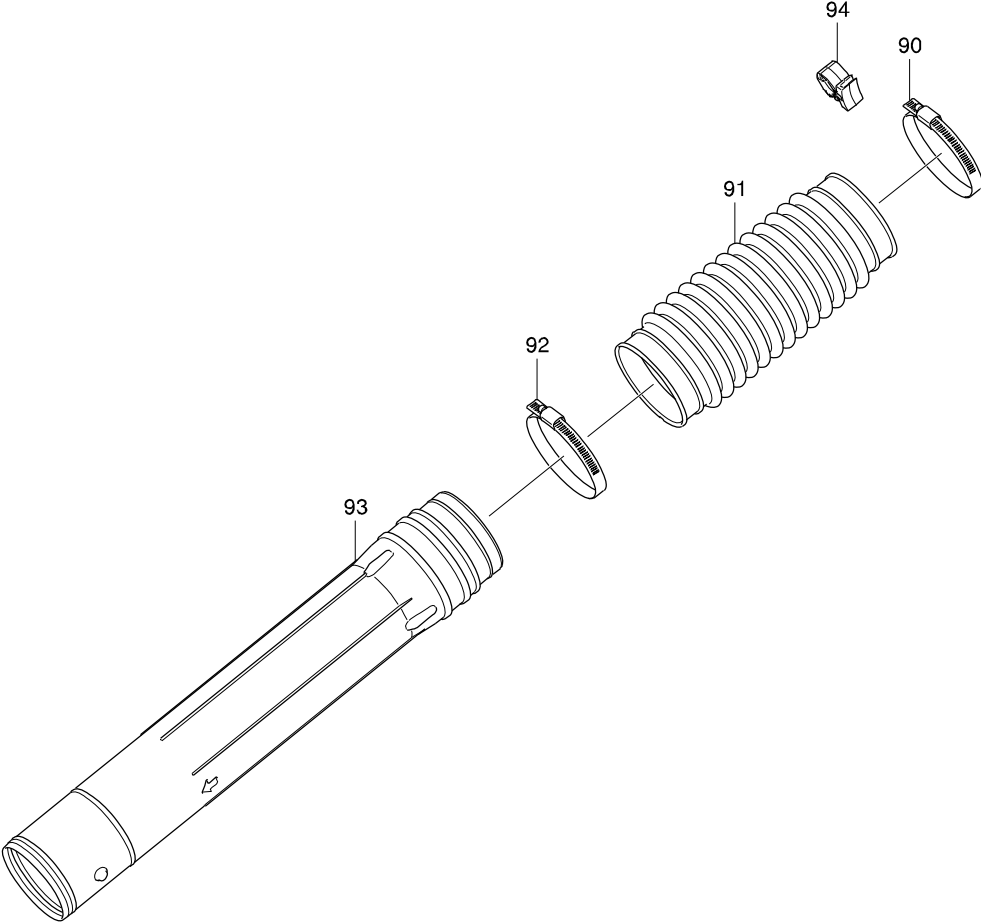

Modelo EB5300TH PETROL BLOWER