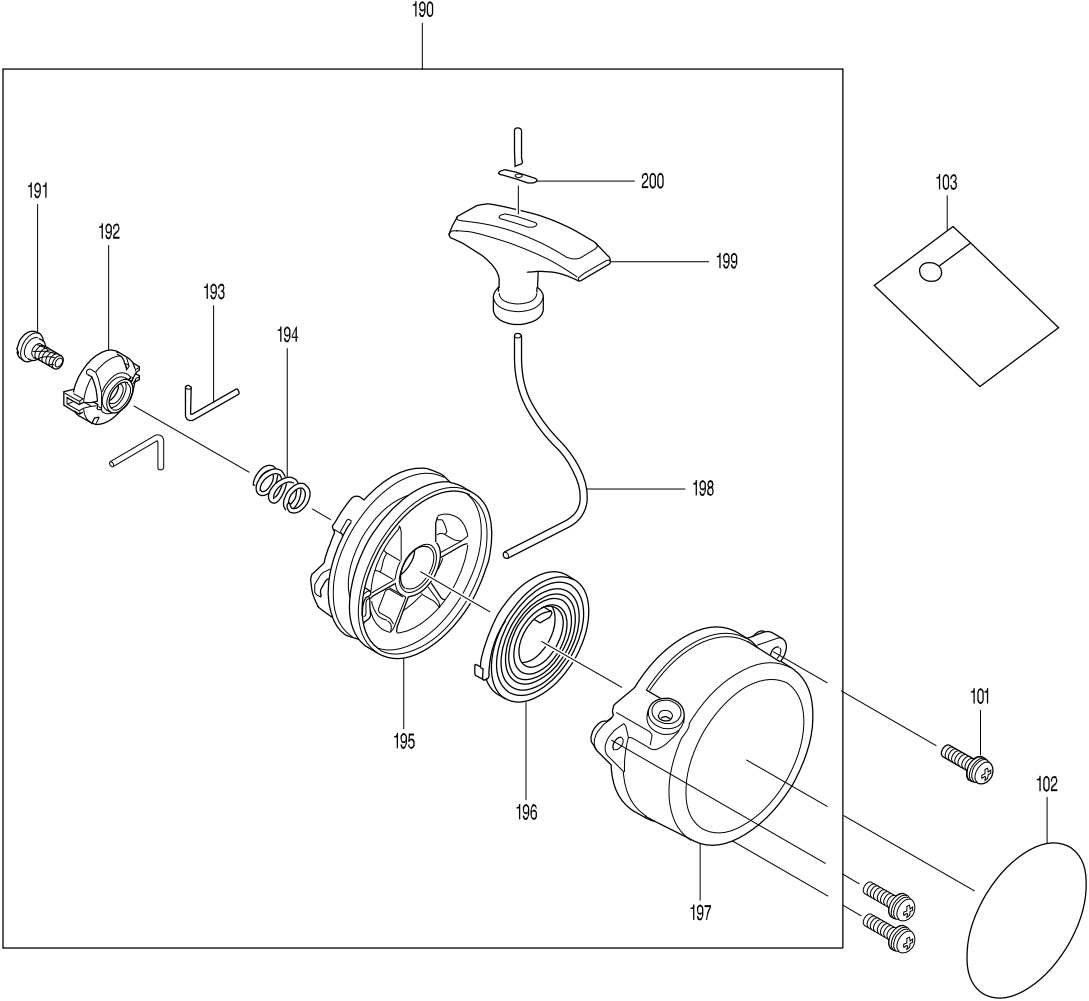

Modelo EB5300TH PETROL BLOWER