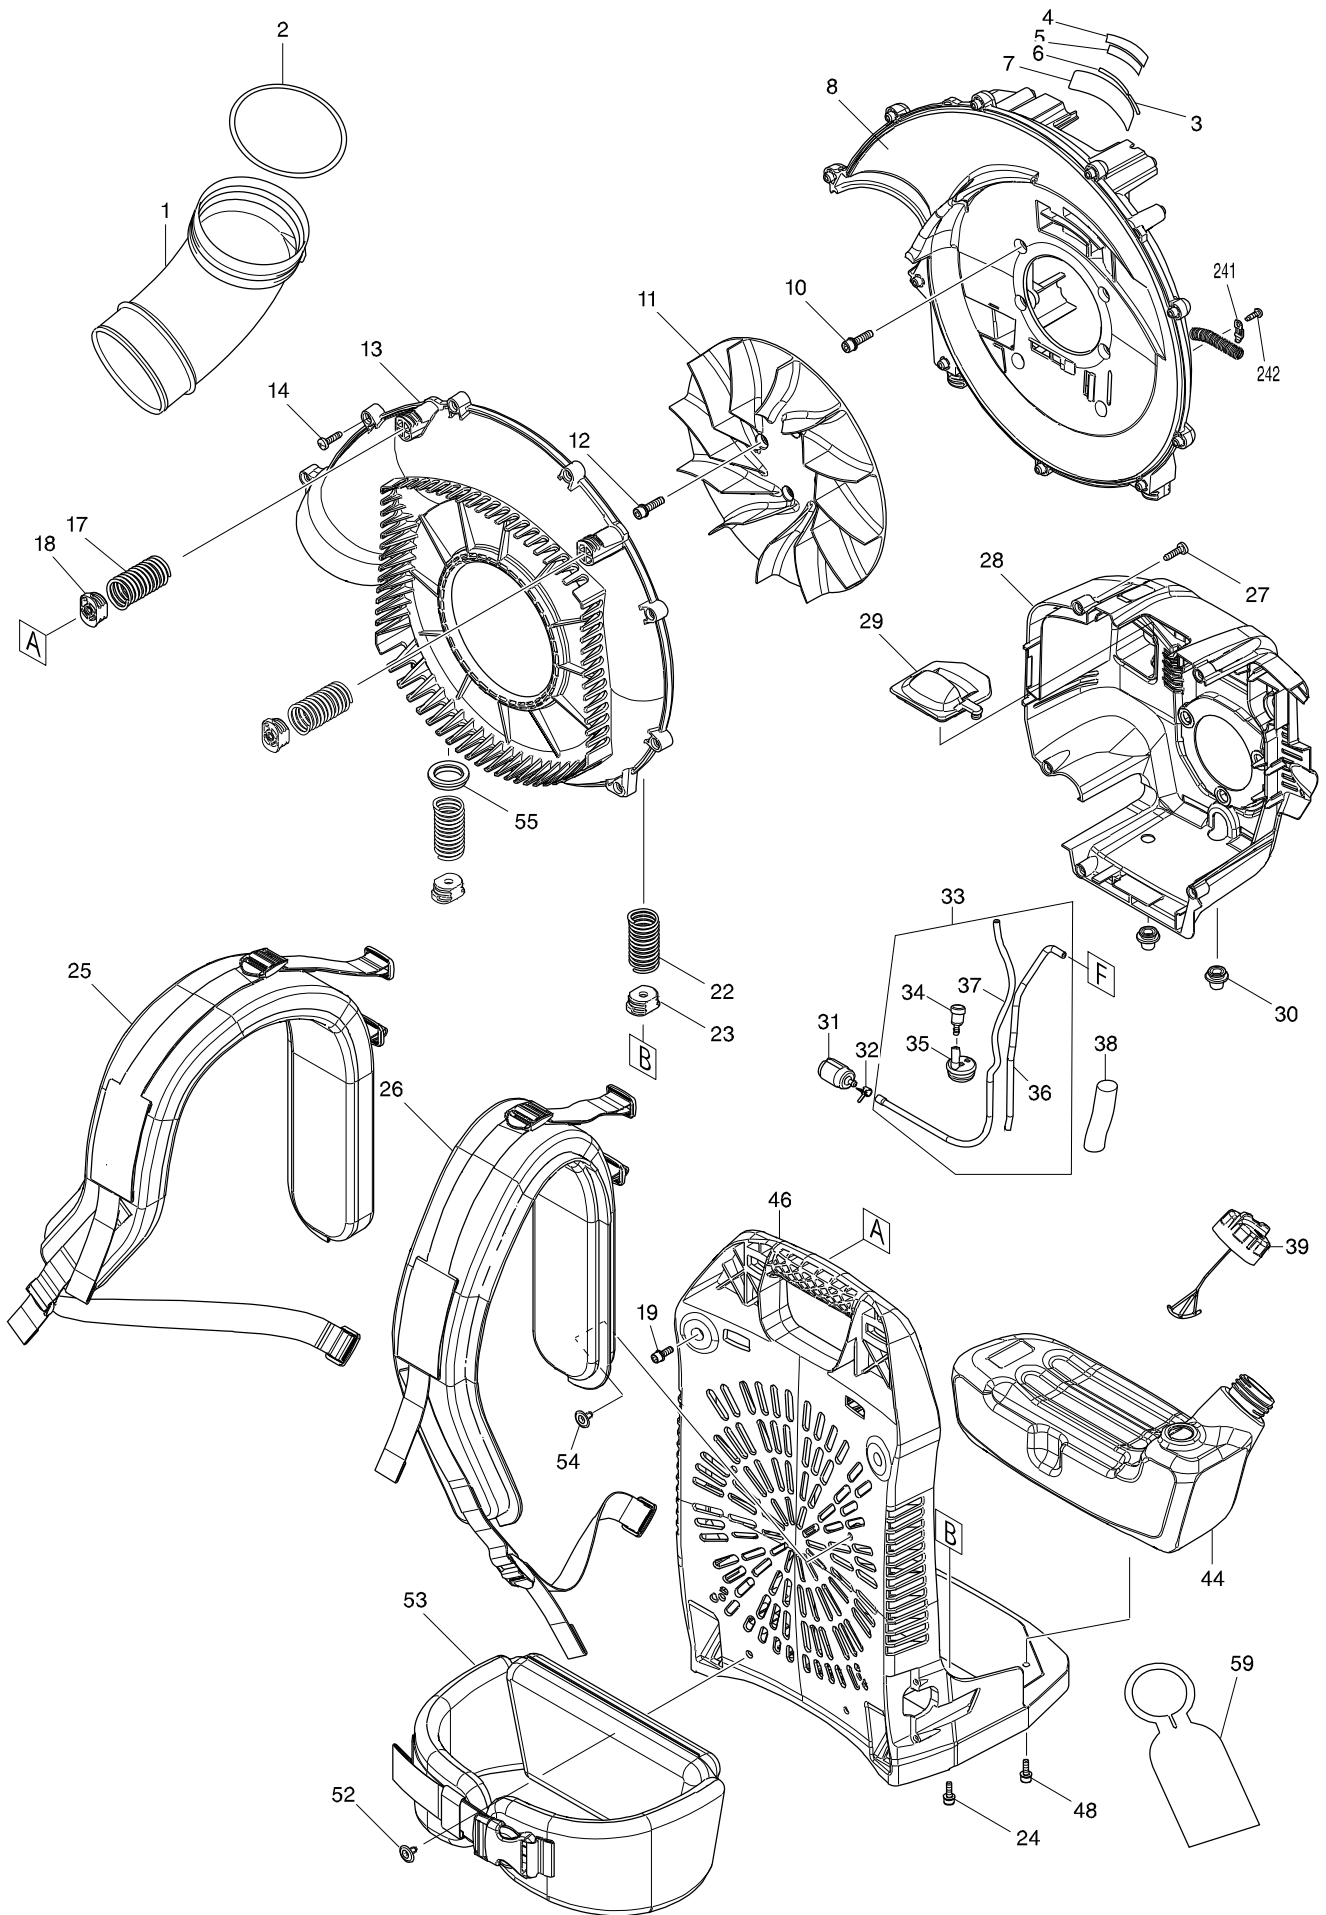

Modelo EB5300TH PETROL BLOWER