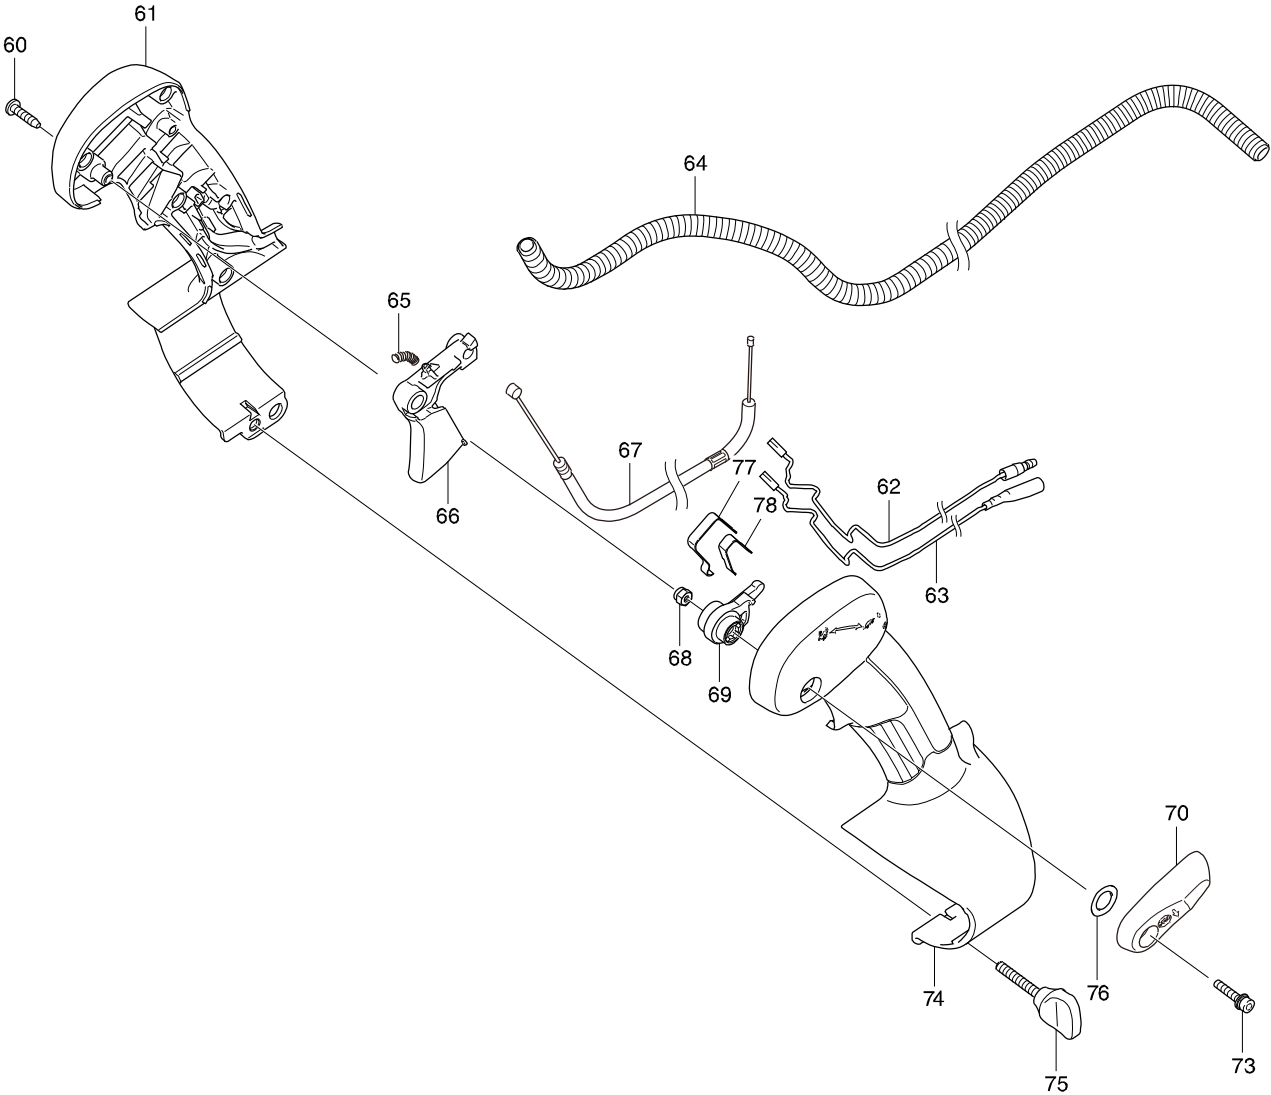

Modelo EB5300TH PETROL BLOWER